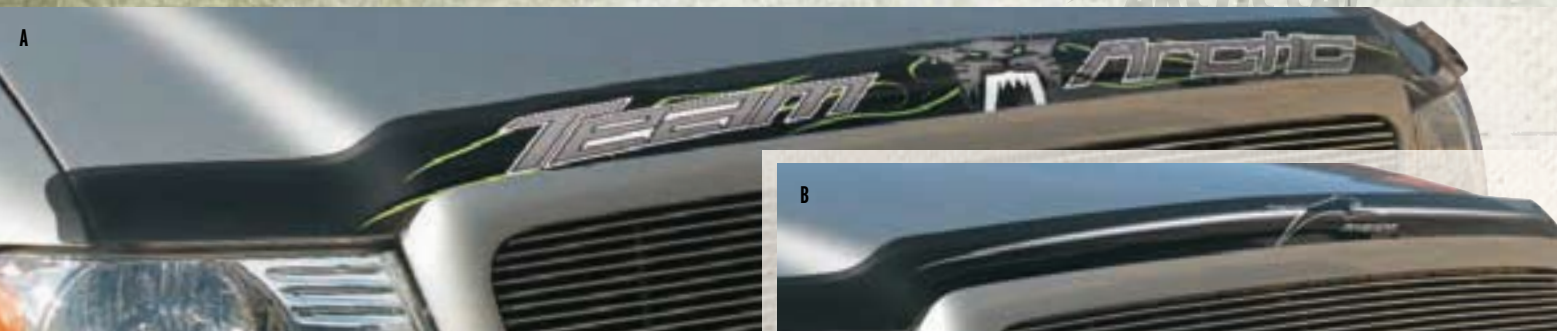

TRUCK ACCESSORIES

NEW

YOUR "OTHER VEHICLE" EATS, SLEEPS AND BREATHES ARCTIC CAT 24/7. TRICK IT OUT WITH COOL ACCESSORIES AND TAKE IT OUT FOR A SPIN. YOU'RE NOT HEADING HOME ANY TIME SOON.

A-B. HOOD SHIELD

- Extreme Arctic Cat style makes your truck as unique as its driver
- Custom design provides a "factory look" and outstanding protection against damaging moisture and debris
- Patented bracket system is designed to maintain space between the hood and hood shield to provide ultimate protection while maintaining a clean look
- Thick, premium, high-impact acrylic won't flex or discolor
- Easy no-drill installation

D-E. WINDOW SKINS

- Eye-catching “see-through” graphics help you gain privacy while making a bold Arctic Cat statement
- Trims to fit trucks, cars or SUVs
- Nonpermanent adhesive for easy removal
- Quick exterior installation
- Sold individually