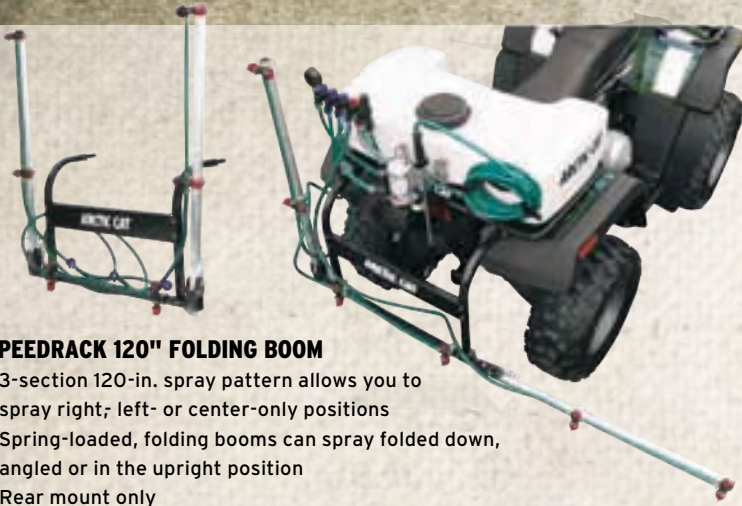

## SPEEDRACK 120" FOLDING BOOM

- 3-section 120-in. spray pattern allows you to spray right-, left- or center-only positions
- Spring-loaded, folding booms can spray folded down, angled or in the upright position
- Rear mount only

## SPEEDRACK RACK-MOUNTED SPRAYER SYSTEM

- 18-gal., low-profile contoured tank, featuring a 1.8-GPM Shurflo pump with liquid-filled gauge
- Comes complete with a 25-ft. hose and hand sprayer
- Built-in manifold system is designed for the addition of the Speedrack sprayer boom
- Rear mount only